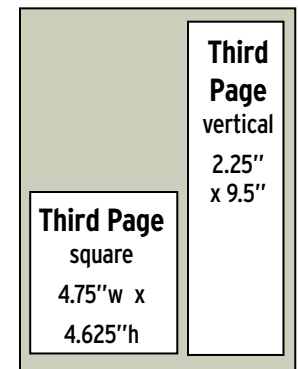

2020 Schedule

Spring, #163
Summer, #164
Fall, #165
Winter, #166

Closing Date

Jan. 24
April 24
July 24
Oct. 26

On Newsstands

Feb. 15 - May 14
May 15 - Aug. 14
Aug. 15 - Nov. 14
Nov. 15 - Feb. 14, 2021

Prices

Two Page Spread
Full Page
Two Thirds Page
Half Page
Third Page
Sixth Page

B&W

$1800
$ 995
$ 750
$ 625
$ 525
$ 350

4-Color

$2100
$1190
$ 995
$ 750
$ 590
$ 470

Covers

Inside Front
Inside Back
Back Cover

$1500
$1500
$1500

Full Page/Inside Covers

Trim Size
Bleed
Non-Bleed

Live Area, Safety & Trim

8.25" x 10.5"
8.5" x 10.75"
7.25" x 9.5"

*Keep live matter at least .375" from trim. If ad bleeds put 0.125" bleed on all four sides.

Formats

PDFs (preferred), TIFFs, or files in Quark 4.0+. Submit art via disk, email or ftp. All 4-color ads must be in CMYK format. Resolution 300 dpi for CMYK and grayscale images; 1200 dpi for bitmap images.

Design Services

We offer affordable design services. $100-$250 per ad.

Additional Info

Spring, #163 (mid-Feb.)
Summer, #164 (mid-May)
Fall, #165 (mid-August)

Winter, #166 (mid-November)

Editorial

Year's Best
New Writers
Gift Guide

Bonus Distribution *(as of November 2019)*

Malice Domestic/Bethesda, MD (600+).
Bouchercon World Mystery Con./Sacramento, CA (2,000+)
Crimebake/Dedham, MA (300+), Magna Cum Murder/
Indianapolis, IN (300+)
Sleuthfest, Boca Raton, FL (300+), Left Coast Crime (500+)

Contact Kate Stine at Tel 212.765.7124 / Fax 212.202.3540, katestine@mysteryscenemag.com

as of November 2019

Print Circulation:

23,000

Distributed nationally by TNG/ANC to Barnes & Noble, Hastings, and Follett bookstores, as well as independent bookstores and newsstands. Also available in over 375 public libraries.