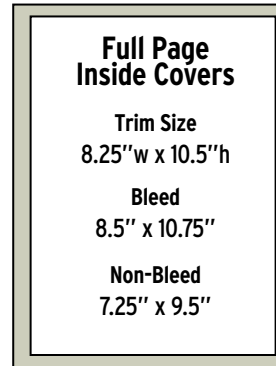

2020 Schedule

Spring, #163
Summer, #164
Fall, #165
Winter, #166

Closing Date

Jan. 24
April 24
July 24
Oct. 26

On Newsstands

Feb. 15 - May 14
May 15 - Aug. 14
Aug. 15 - Nov. 14
Nov. 15 - Feb. 14, 2021

Prices

Two Page Spread
Full Page
Two Thirds Page
Half Page
Third Page
Sixth Page

B&W

$1800
$ 995
$ 750
$ 625
$ 525
$ 350

4-Color

$2100
$1190
$ 995
$ 750
$ 590
$ 470

Covers

Inside Front
Inside Back
Back Cover

$1500
$1500
$1500

Full Page/Inside Covers

Trim Size
Bleed
Non-Bleed

Live Area, Safety & Trim

8.25" x 10.5"
8.5" x 10.75"
7.25" x 9.5"

*Keep live matter at least .375" from trim. If ad bleeds put 0.125" bleed on all four sides.

Formats

PDFs (preferred), TIFFs, or files in Quark 4.0+. Submit art via disk, email or ftp. All 4-color ads must be in CMYK format. Resolution 300 dpi for CMYK and grayscale images; 1200 dpi for bitmap images.

Design Services

We offer affordable design services. $100-$250 per ad.

Additional Info

Spring, #163 (mid-Feb.)
Summer, #164 (mid-May)
Fall, #165 (mid-August)

Winter, #166 (mid-November)

Editorial

Year's Best
New Writers
Gift Guide

Bonus Distribution *(as of November 2019)*

Malice Domestic/Bethesda, MD (600+).
Bouchercon World Mystery Con./Sacramento, CA (2,000+)
Crimebake/Dedham, MA (300+), Magna Cum Murder/
Indianapolis, IN (300+)
Sleuthfest, Boca Raton, FL (300+), Left Coast Crime (500+)

Contact Kate Stine at Tel 212.765.7124 / Fax 212.202.3540, katestine@mysteryscenemag.com

as of November 2019

Print Circulation:

23,000

Distributed nationally by TNG/ANC to Barnes & Noble, Hastings, and Follett bookstores, as well as independent bookstores and newsstands. Also available in over 375 public libraries.